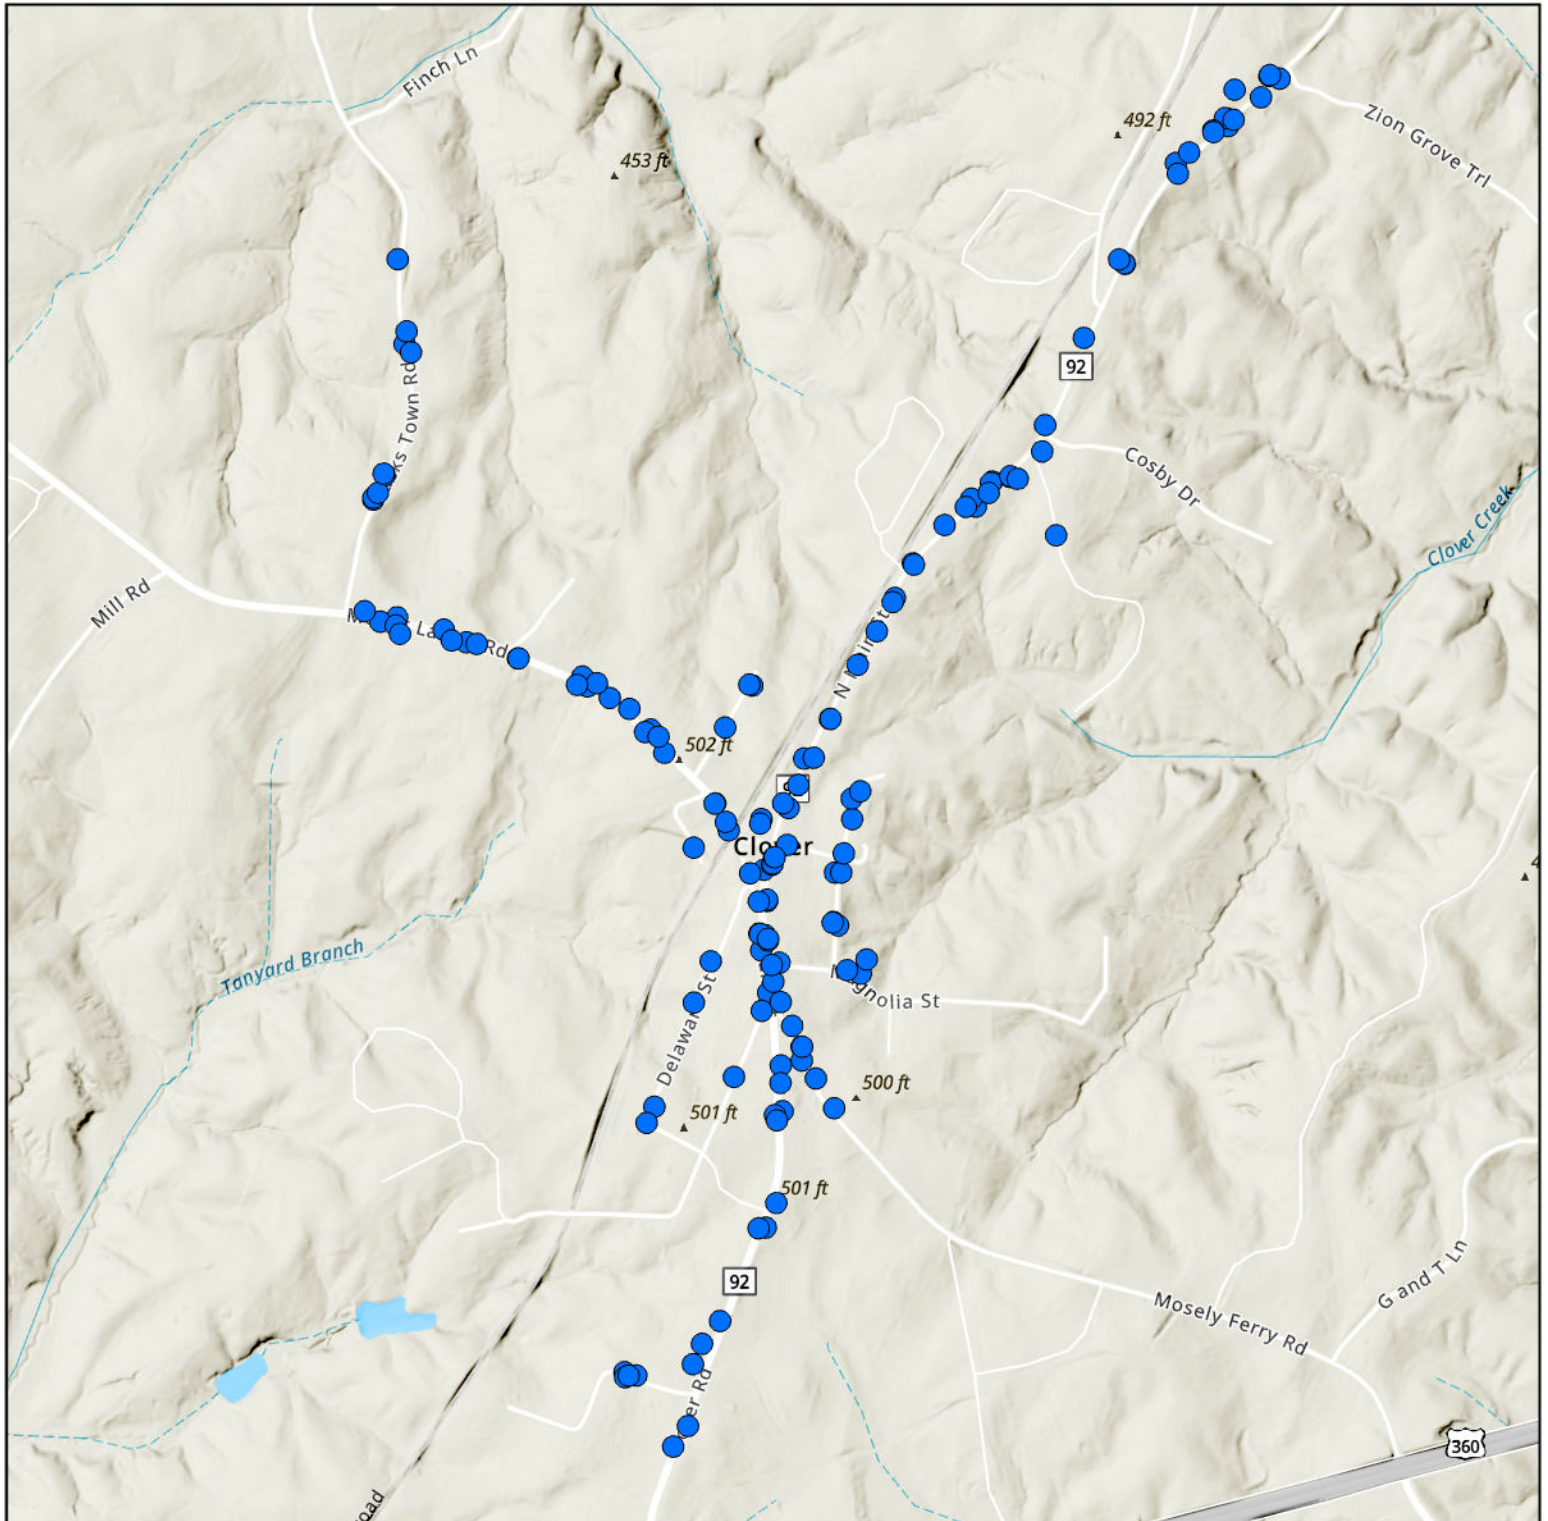

Clover Water System- Service Line Inventory

Entire Service Line Status

Galvanized	
Requiring Replacement	0
Lead	0
Non-Lead	148
Unknown	0